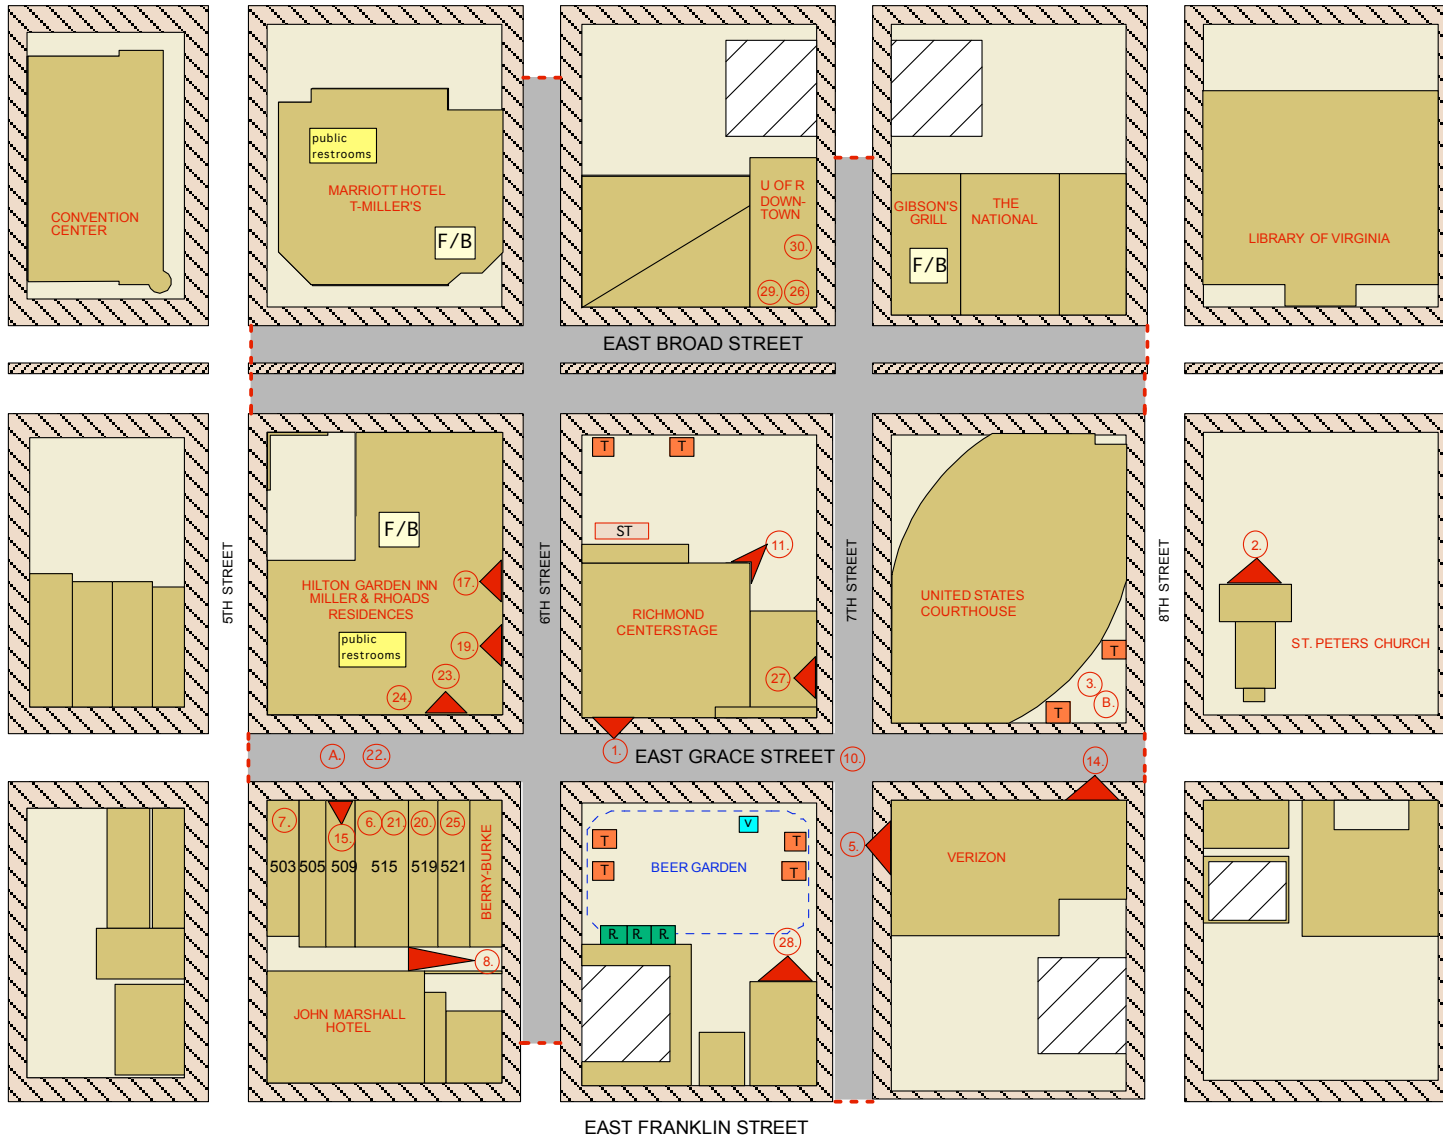

INLIGHT RICHMOND 2009 EXHIBITION AND EVENT MAP

EXHIBITING ARTISTS

1. ALEX POTTS
2. AMANDA LONG
3. ANDY HOLTIN + ANNETTE ISHAM
5. EDWARD PURVER
6. ENRIQUE MAITLAND
7. ERNEST JOLLY
8. JAMES LONG
10. MATTHEW MCCORMACK
11. NAHO TARUISHI
14. SYMMES GARDNER
15. TIFFANY CARBONNEAU
17. AMY HO
19. KATRIN JAQUET
20. JENNIFER BARNETT-HENSEL
21. JOY TAYLOR
22. MIKE DULIN
23. KARL MENDONCA
24. RENATA SHEPPARD
25. ROBERTO VENTURA + JOSHUA POTEAT
26. VALENTINO MANCINI + JAY MCGUIRE
27. ASHLEY HOPE CARLISLE
28. CONSTANCE THALKEN
29. DAVID FORBES
30. DAVID SANCHEZ-BURR

GRACE STREET STAGE

- (A) SIX, ROYAL PAIN

ROVING SPECTACLES

- COMMUNITY LANTERN PARADE
- WEARABLE ART
- DOCTORS OF JAZZ (SUBSETS)
- NIGHT SHADE
- GAMELAN RAGA KUSUMA

OTHER

- (B) VCU IDES (COLOR & LIGHT)

MAINSTAGE LINEUP:

7:00PM	WELCOME!	8:00PM	SILLY BUS	9:30PM	4 THE STREETZ
7:05PM	DOCTORS OF JAZZ	8:45PM	IL-LUSIONS		CHOREOGRAPHY
7:45PM	RICHMOND	9:00PM	WEARABLE ART	9:45PM	WEARABLE ART AWARDS
	SHAKESPEARE			10:00PM	BLUE LINE HIGHWAY
				11:00PM	EXHIBITION AWARDS

LEGEND

	MAINSTAGE		TRASH
	RESTROOM		FOOD + BEV
	VENDOR		PUBLIC RESTROOMS
	VIDEO PROJECTION		